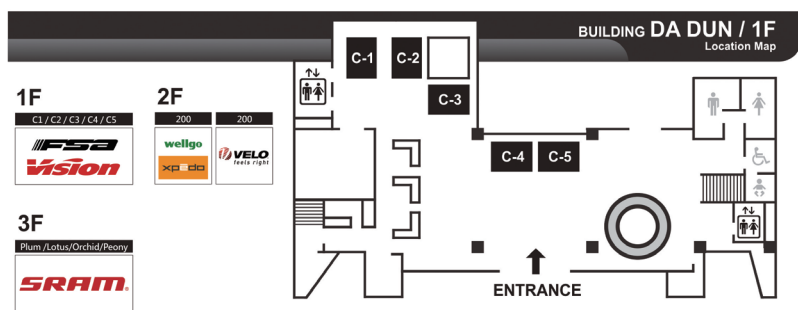

Tempus Hotel

永豐棧酒店

Contemporary and tasteful with a global outlook, Tempus delivers a one-of-a-kind hotel experience, combining stylish décor with friendly, attentive service. Creating a new concept by unifying the elements of City and Resort, Tempus brings together travel, leisure, and style in its overall design. It is home to the Mandara Life Club, Mandara Massage, La Mode Restaurant, Hai-Yue Restaurant, and Le Bar, offering complete leisure facilities, delectable dining experiences, and accommodating service.

📍 No. 689, Sec. 2, Taiwan Boulevard, Xitun Dist., Taichung City, 407 Taiwan

☎ +886-4-2326-8008

📠 +886-4-2326-8060