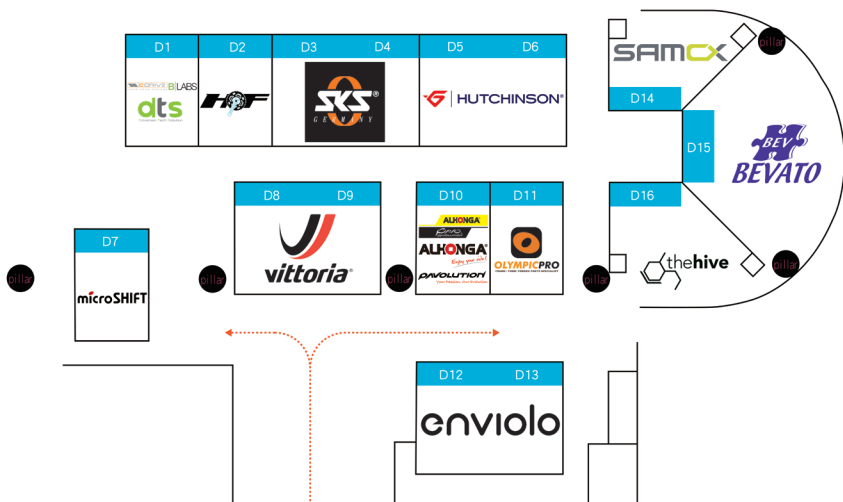

3F

展示區 4

EXHIBITION AREA

牡丹廳

PEONY ROOM

客梯
Elevator