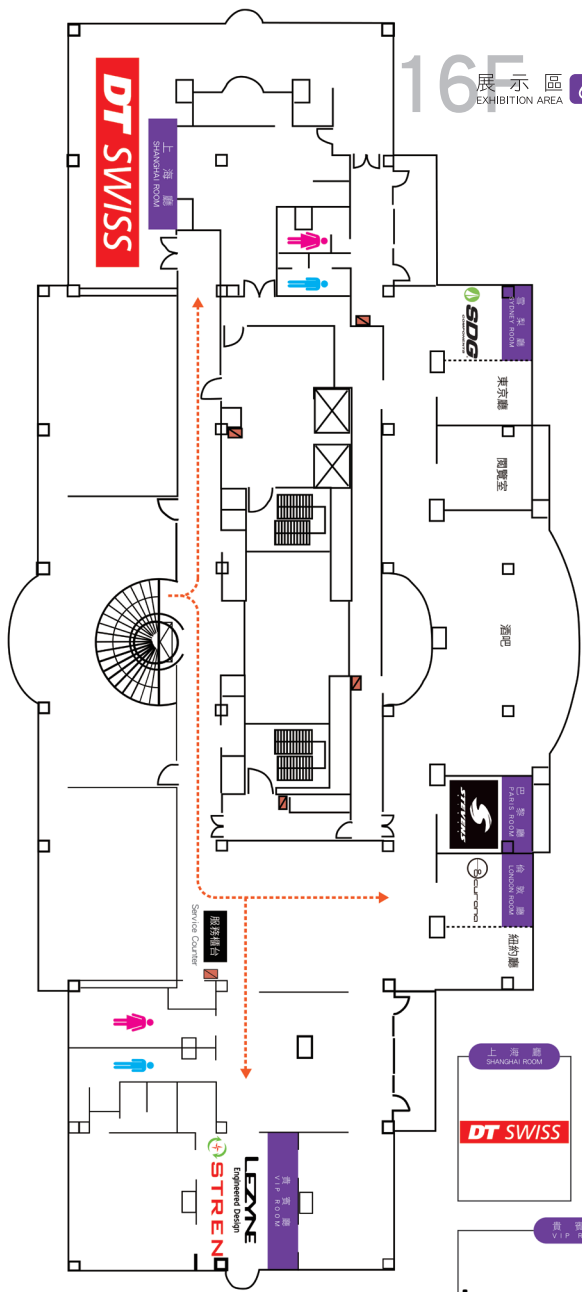

16F 展示區 6
EXHIBITION AREA 6

貴賓俱樂部
EVERGREEN CLUB

上海廳 SHANGHAI ROOM 	巴黎廳 PARIS ROOM 	倫敦廳 LONDON ROOM
貴賓廳 VIP ROOM 		雪梨廳 SYDNEY ROOM