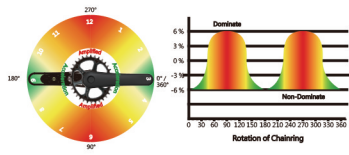

**Power of Intelligence**

Equalize the muscle excise between all related extensors and flexors on both legs with the correct distribution of input power, each leg will adjust its best effort to paddle. The non-dominate leg will not be over tensed on the muscle groups whereas the dominate legs could paddle fully powered without delays.