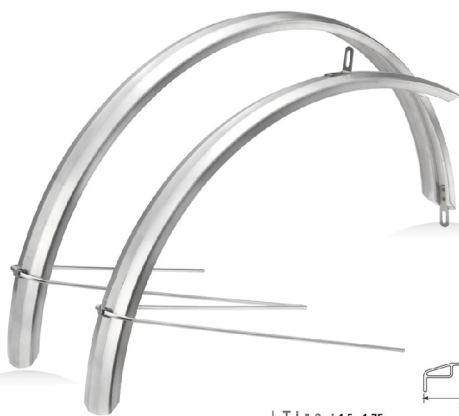

**CHING CHERN**  
INDUSTRIAL CORP

Splendor Hotel  
Stand 1104 - 5

CCFR31 CCFR37 CCFR73

CC#601-8

For fit under 38T  
Material : Alloy (1.5mm)

CC#991

Tire : 1.5-1.75  
700x35C, 700x38C, 700x40C  
Material : Alloy  
For E-Bike