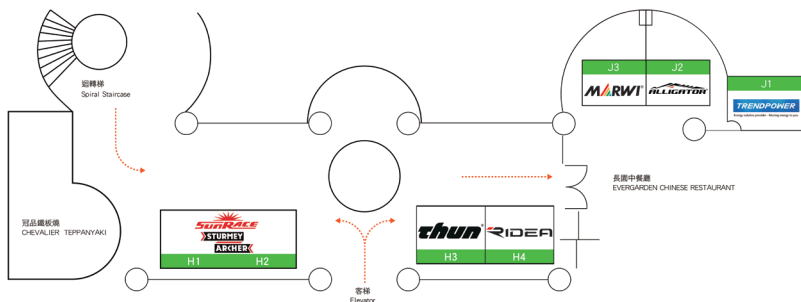

The Evergreen Laurel Hotel (Taichung) is located in Taiwan Boulevard's commercial district, a blossoming business hub. The hotel's universally appealing gray-themed, texture-rich décor reflects its position as one of Taichung's top hotels for international guests. The Evergreen has 354 deluxe guest rooms, exclusive VIP floors, and a quiet, relaxing environment perfect for tourists and business travelers alike.

📍 No. 666, Sec. 2, Taiwan Boulevard, Taichung 407

☎ +886-4-2313-9988

📠 +886-4-2313-8642

2F 展示區 3

EXHIBITION AREA

二樓走廊

2nd floor corridor