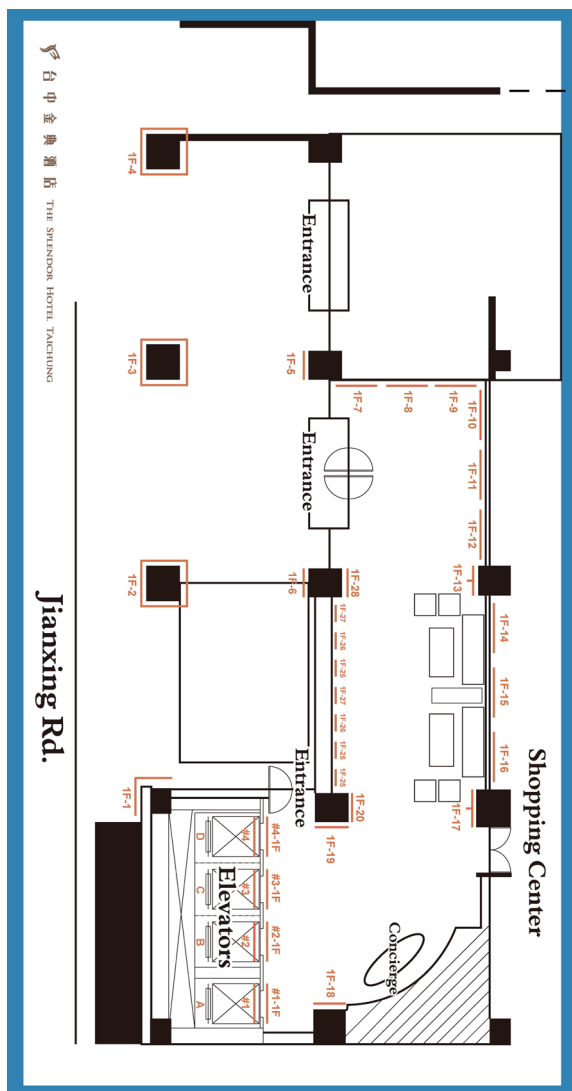

The Splendor Taichung is located at the center of the city's most prestigious commercial and business district, at the intersection of Taiwan Boulevard and Chien Hsing Road.

It takes about 40 minutes to drive from Qing Quan Gang Airport and 20 minutes to drive from the High Speed Rail Station. The hotel is five minutes walking distance from the Science Museum, Botanical Garden, and shopping areas.

No. 1049, Chien Hsing Rd., Taichung, Taiwan

+886-4-23288000

+886-4-23229000

1F