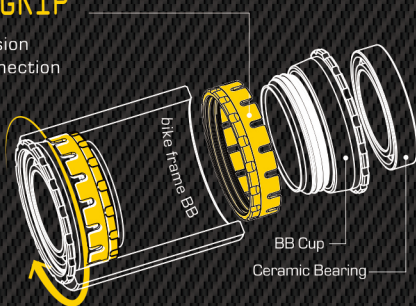

## 6CBB

Bottom Bracket

6CBB Gecko Grip technology consists of a threaded BB cup and a Gecko Grip ring. When threaded into the frame, the ring increases its diameter due to the sloping attack angle of the cup. This creates a tight connection even in frames with wide tolerances, avoiding creaking noises.

## GECKO GRIP

GECKO GRIP expansion ensures a tight connection

- press fit & threaded all sizes
- Thermo-formed Carbon built
- lightest in the world – 60g
- ceramic ball bearings

Tight connection, easy installation and zero noises from your Press-Fit frame.