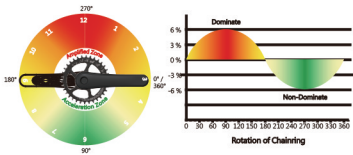

ECCENTRIC RING