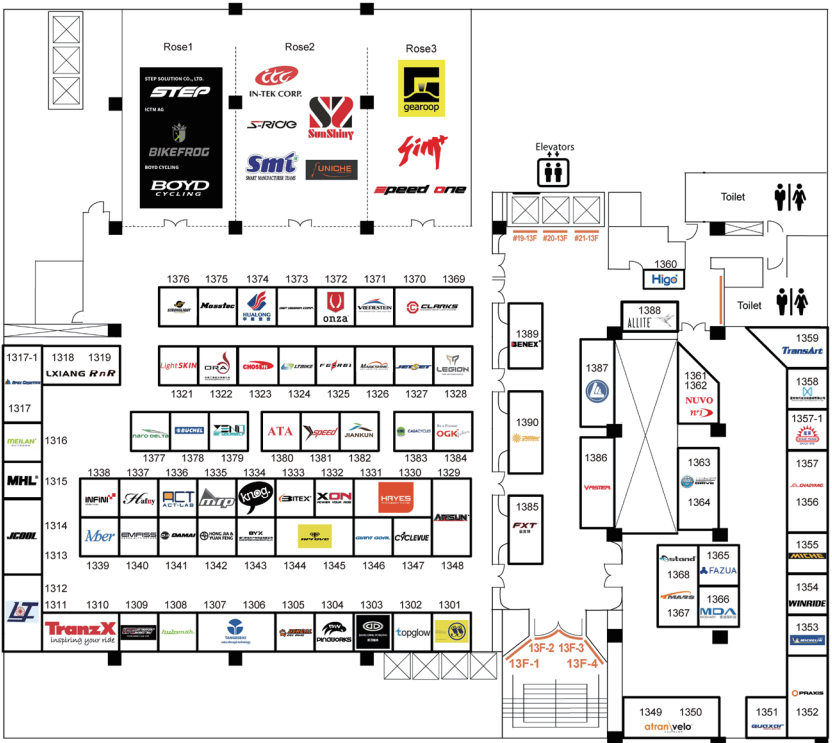

2019 Taichung Bike Week 13F Floor Map