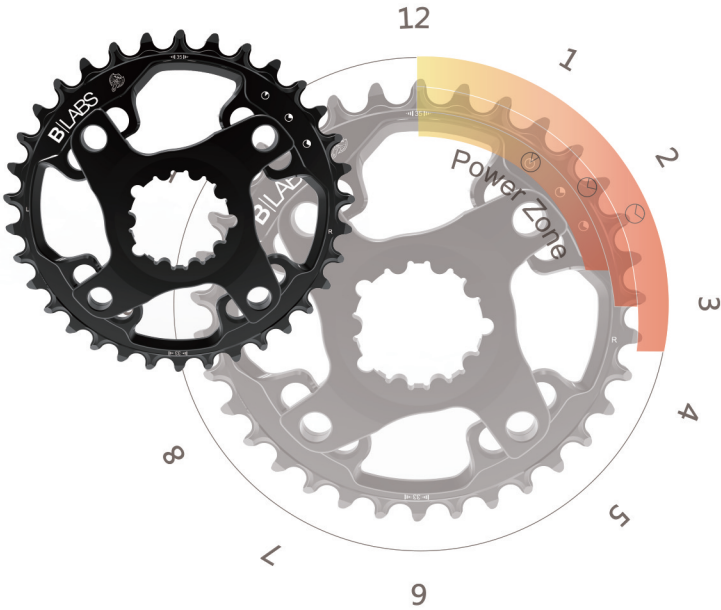

## BELTDRIVE SYSTEM

Performance Classic

Double flange

Rubber / Glass Fiber

PU / Steel wire

PU / Carbon

**ECCENTRIC RING**

**OVAL RING**