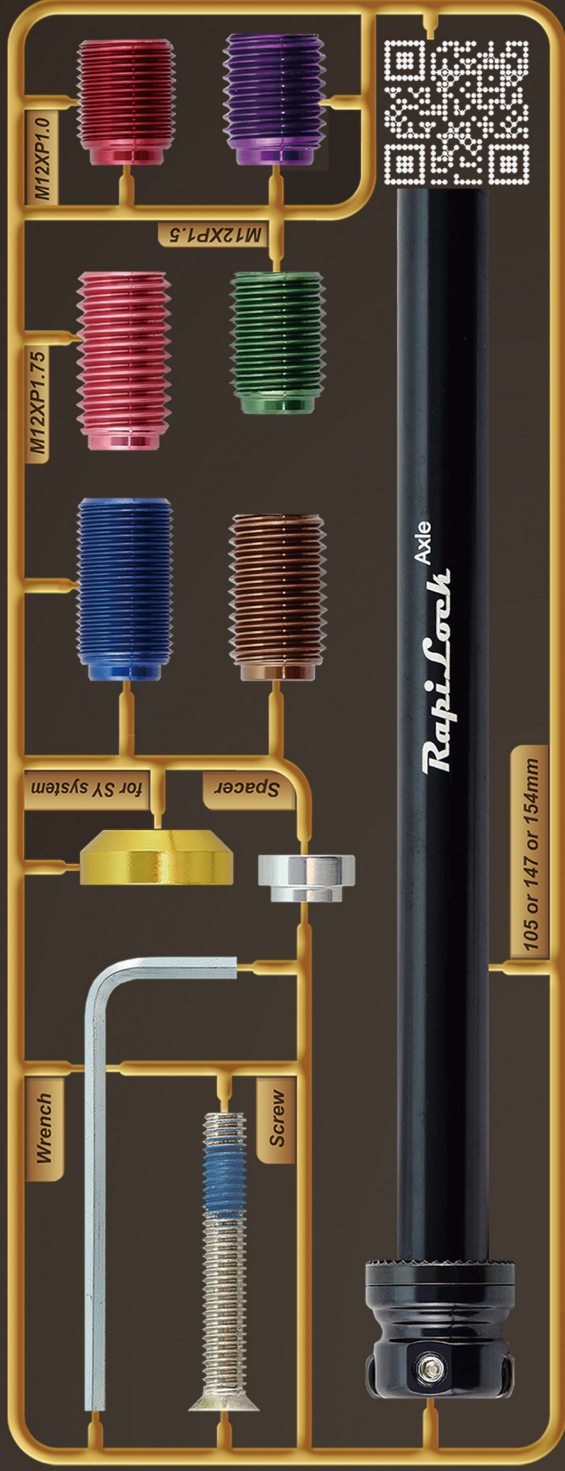

THROUGH AXLE AVAILABLE FOR ALL DISC BIKE.

- 2017 TAIPEI CYCLE d&i awards by iF GOLD AWARD WINNER - 2018 GOLDEN PIN DESIGN AWARD WINNER

Splendor Hotel

Stand 1327