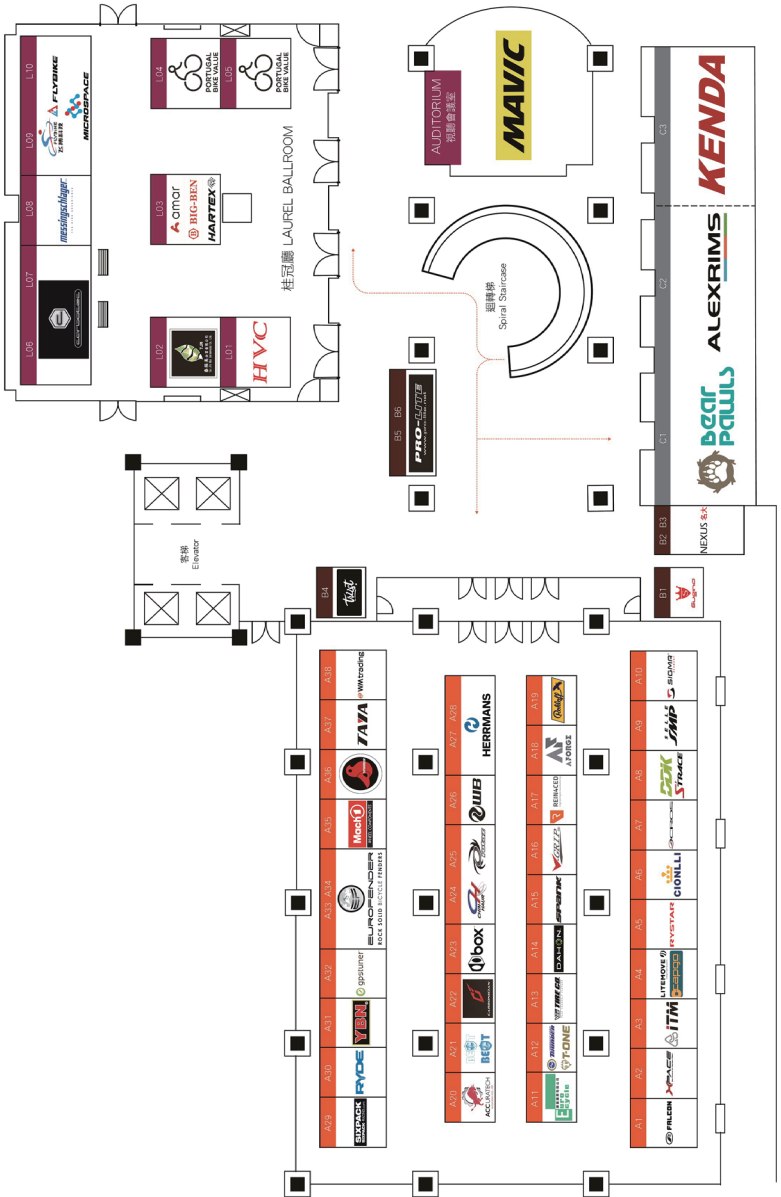

B2F 展示區 2

EXHIBITION AREA 2

長榮廳 × 桂冠廳
EVERGREEN BALLROOM LAUREL BALLROOM