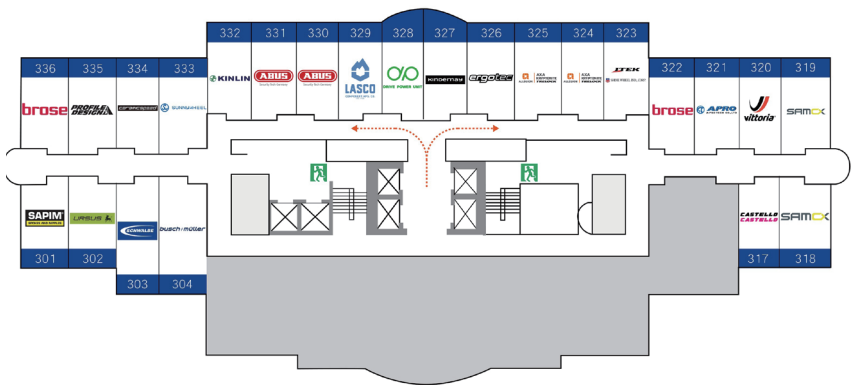

16F 展示區 6  
EXHIBITION AREA 6

貴賓俱樂部  
EVERGREEN CLUB

上海廳 SHANGHAI ROOM  	巴黎廳 PARIS ROOM  	倫敦廳 LONDON ROOM  
貴賓廳 VIP ROOM  		雪梨廳 SYDNEY ROOM  

Company Name	Site
ABUS KG	ROOM-330, 331
Accuratech Automation Co.,Ltd	A20
Acros Sport Gmbh	A7
Aforge Enterprise Co., Ltd	A18
Alex Global Technology Inc.	C1, C2
Alhonga Enterprise Co., Ltd	D10
Allegion Group	ROOM-324, 325
Alligator Liu Yih Cable Ent.co.,Ltd	J2
Apro Tech Co., Ltd	ROOM-321
Bear Pawls,Inc.	C1, C2
Best Energy Co., Ltd.	A21
Bev Int'l Corp	D15
Box Components	A23
Brose Antriebstechnik	ROOM-322, 336
Busch & Muller KG	ROOM-304
Ca Technology Systems	ROOM-327
Caggio GmbH	A4
Carbotec Industrial Co., LTD	L6, L7
Castello Cycle Co., Ltd	ROOM-317
CeramicSpeed	ROOM-334
Chin Haur Industry Co., Ltd.	A24, A25
Chuanwei Industrial Co., Ltd	D14, ROOM-318&319
Cionli Industrial Co., Ltd.	A6
Curana Bvba	16F LONDON ROOM
Dahon Group	A14
DDK Group Co., Ltd	A8
DP Motors Co., Ltd.	ROOM-328
Drivetrain Tech Solution Inc	D1
DT Swiss	16F SHANG HAI ROOM
e*thirteen by The Hive	D16
enviolo	D12, D13
Euro cycle	A11
Eurofender S.r.l	A33, A34
Falcon Cycle-Parts Co., Ltd	A1
GPS Tuner Systems Kft.	A32
Hebie Gmbh & Co Kg	F1
Herrmans Oy Ab	A27, A28
Hubblevision Co.,Ltd.	L1
Huizhou Flybike Sports Equipment Co., Ltd	L9, L10
Huizhou Yongyi Carbon Technology Co.,Ltd	D2
Humpert-Asia International Co., Ltd	ROOM-326
Hutchinson Snc	D5, D6
Ideal Bike Corporation	F3
Indian Pavilion (Hartex Rubber, Big Ben, Amar Wheels)	L3
ITM Bike Components srl	A3
Kenda Rubber Ind. Co., Ltd.	C3
Kinlin Industrial Corp.	ROOM-332
Kogee Industrial Co., Ltd. (Spinner)	A36