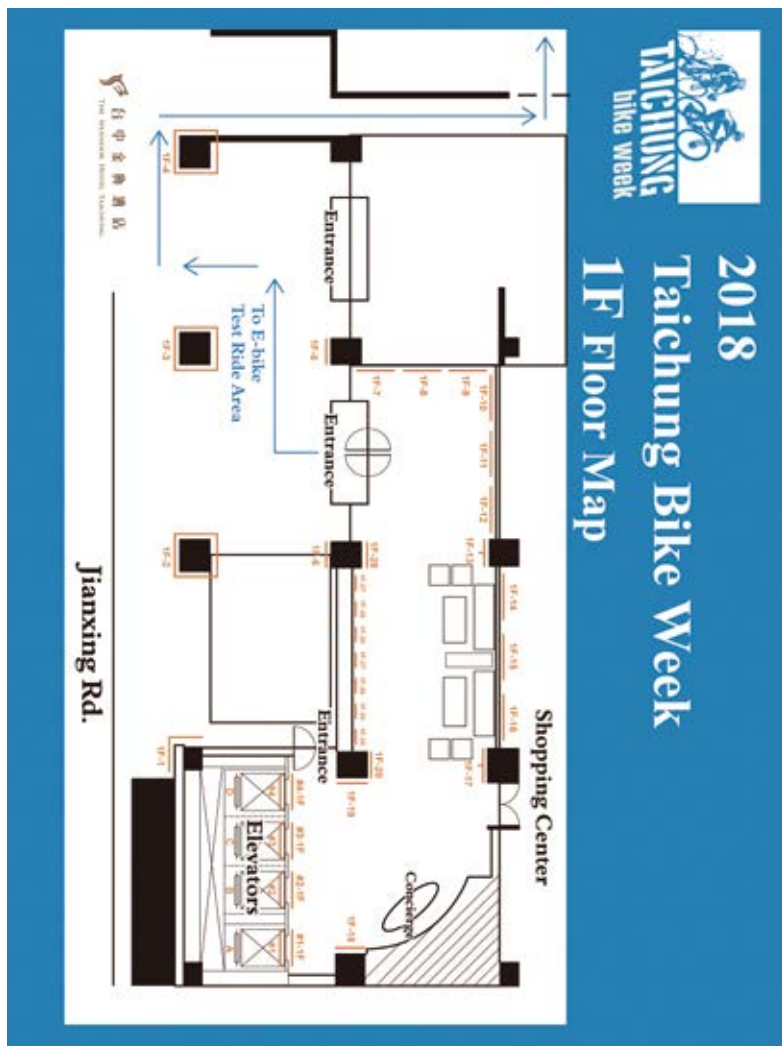

The Splendor Hotel Taichung

台中金典酒店

The Splendor Taichung is located at the center of the city's most prestigious commercial and business district, at the intersection of Taiwan Boulevard and Chien Hsing Road.

It takes about 40 minutes to drive from Qing Quan Gang Airport and 20 minutes to drive from the High Speed Rail Station. The hotel is five minutes walking distance from the Science Museum, Botanical Garden, and shopping areas.

📍 No. 1049, Chien Hsing Rd., Taichung, Taiwan

☎ +886-4-23288000

📞 +886-4-23229000