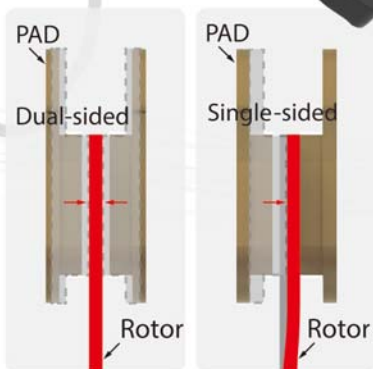

PATENT NO :
M533615
US 9771125
ZL2016205986261
Nr.20 2016 104 048

NO.141-2,Sec.3,Chung Shun Rd.,
Changhua City 500, Taiwan

TEL:+886.4.720.3979
FAX:+886.4.720.3978

www.bengalperformance.com.tw
sales@bengalperformance.com.tw