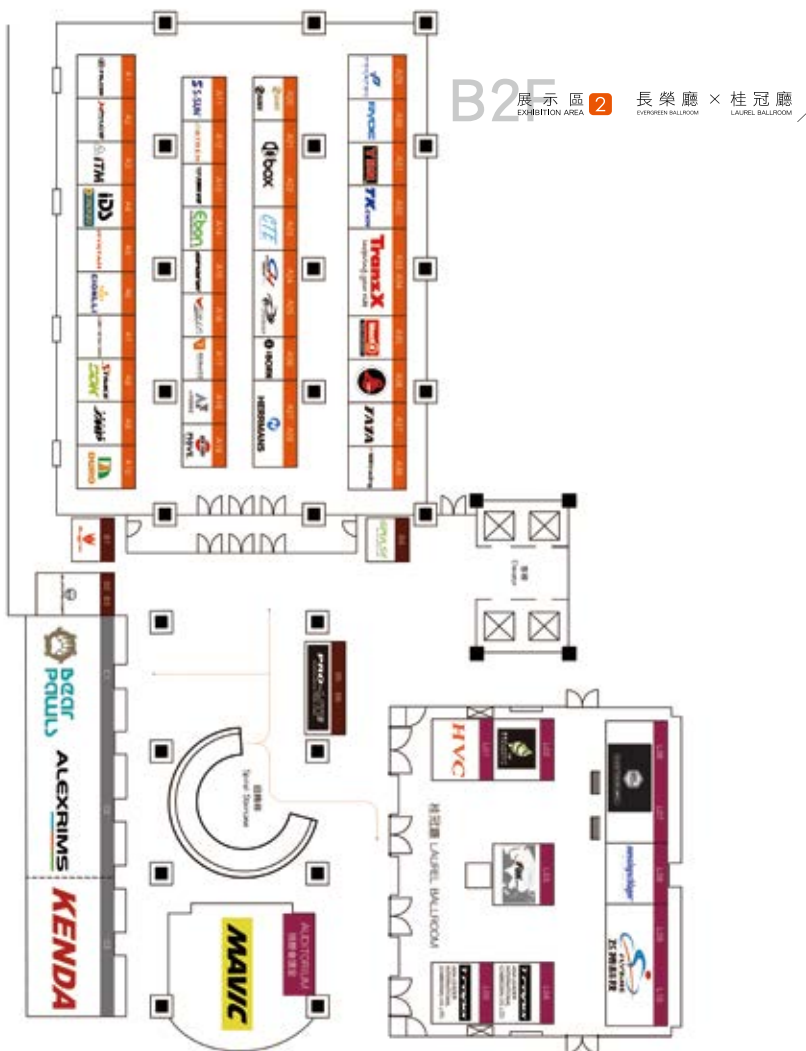

The Evergreen Laurel Hotel (Taichung) is located in Taiwan Boulevard's commercial district, a blossoming business hub. The hotel's universally appealing gray-themed, texture-rich décor reflects its position as one of Taichung's top hotels for international guests. The Evergreen has 354 deluxe guest rooms, exclusive VIP floors, and a quiet, relaxing environment perfect for tourists and business travelers alike.

📍 No. 666, Sec. 2, Taiwan Boulevard, Taichung 407

☎ +886-4-2313-9988

📠 +886-4-2313-8642