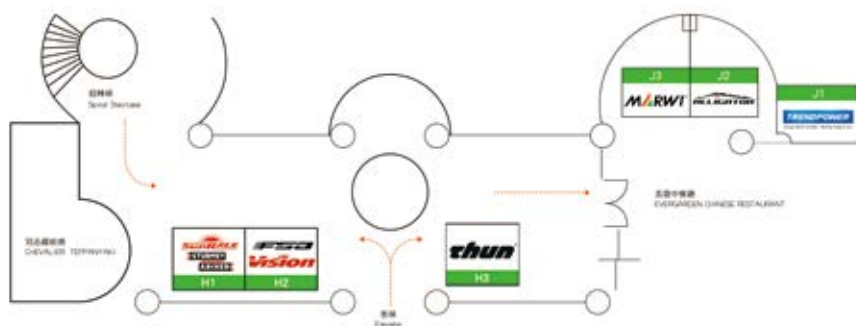

2F 展示區 3

EXHIBITION AREA

二樓走廊

2nd floor corridor