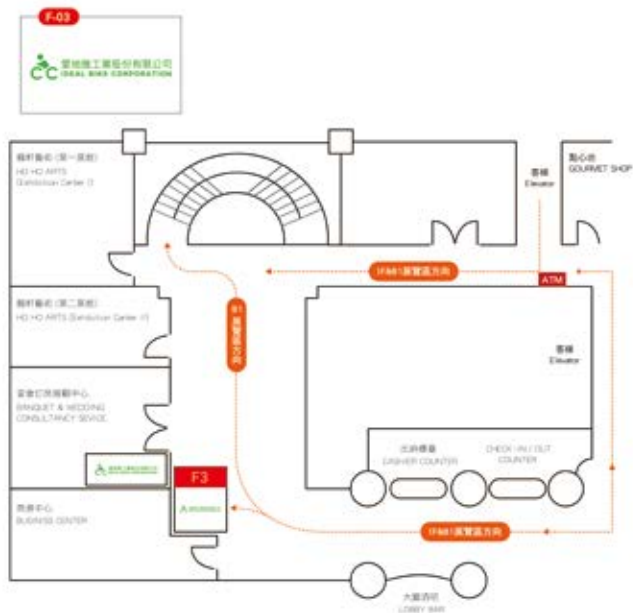

沖壓機 Stamping Machine

CNC 綜合加工機 CNC processing machine

照像量測系統 High-Speed 3D Digitizer

三次元座標量測儀 Coordinate Measuring Machine

The Evergreen Laurel Hotel (Taichung) is located in Taiwan Boulevard's commercial district, a blossoming business hub. The hotel's universally appealing gray-themed, texture-rich décor reflects its position as one of Taichung's top hotels for international guests. The Evergreen has 354 deluxe guest rooms, exclusive VIP floors, and a quiet, relaxing environment perfect for tourists and business travelers alike.

📍 No. 666, Sec. 2, Taiwan Boulevard, Taichung 407

☎ +886-4-2313-9988

📠 +886-4-2313-8642

1F 展示區 I 宴會訂席婚顧中心

EXHIBITION AREA I BANQUET & WEDDING CONSULTANCY SERVICE

B1F 展示區 I 菁英廳 × 會議室

EXHIBITION AREA I MEETING ROOM I × MEETING ROOM II

2F 展示區 3

EXHIBITION AREA

二樓走廊

2nd floor corridor

3F

展示區 4

EXHIBITION AREA 4

牡丹廳