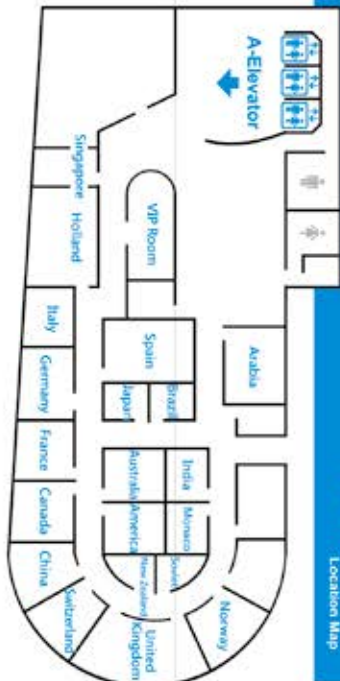

BUILDING A

Hongkong IP MEDUS	Cambridge Cambridge	Oxford OXFORD	Harvard HARVARD

Spain WELLIGLO	Spain KEMC	Spain VELO	Japan Q
Australia SPYCHAL	America LS	Singapore ERICSON	Norway VELO
Italy FUNCTION	Germany Q	France chell	Canada RST
China YUENI	Switzerland SWITZERLAND	United Kingdom FPD	Norway members
Singapore SPYCHAL	New Zealand McK	Austria Formula	Mexico EXA

LeBar 2-1	LeBar 2-2	LeBar 1-3	LeBar 1-4	LeBar 1-5	LeBar 2-6
LEBAR	LEBAR	LEBAR	LEBAR	LEBAR	LEBAR

1F
TAIPEI CYCLE